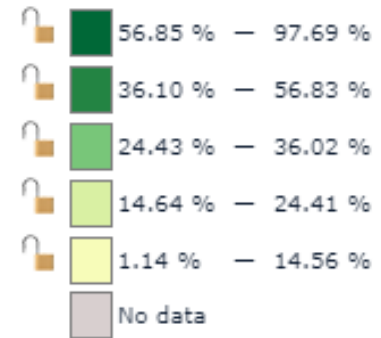

MAP LEGEND

Indicator: Hispanic Population % (2019)
 Geography: ZIP Code
 Data Distribution Method: Equal Counts / Range

KNIC-TV; (TV Channel 18) San Antonio TX
 KWEX-TV; (TV Channel 41) San Antonio TX