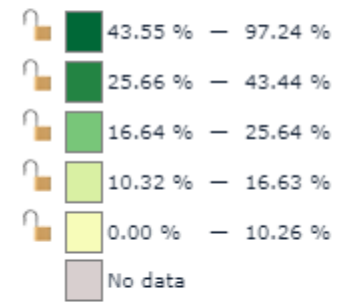

**MAP LEGEND**

**Indicator: Hispanic Population % (2019)**  
**Geography: ZIP Code**  
**Data Distribution Method: Equal Counts / Range**

KUVS-TV; (TV Channel 18) Sacramento-Stockton-Modesto CA  
 KTFK-TV; (TV Channel 26) Sacramento-Stockton-Modesto CA