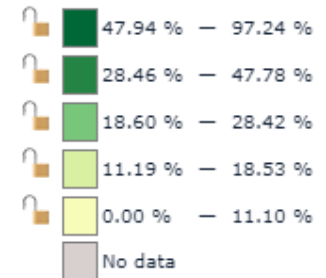

MAP LEGEND

Indicator: Hispanic Population % (2019)  
 Geography: ZIP Code  
 Data Distribution Method: Equal Counts / Range

- KFSF-TV; (TV Channel 34) San Francisco-Oakland-San Jose CA
- KDTV; (TV Channel 51) San Francisco-Oakland-San Jose CA