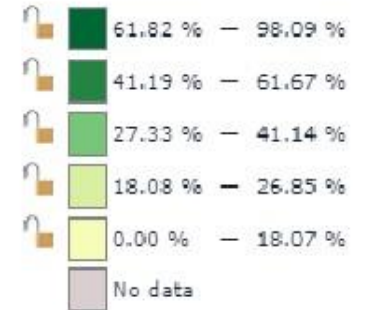

MAP LEGEND

Indicator: Hispanic Population % (2019)
Geography: ZIP Code
Data Distribution Method: Equal Counts / Range

- KTSB-LP; (TV Channel 43) SANTA BARBARA-SANTA MARIA
- KPMR; (TV Channel 21) Santa Barbara-Santa Maria-Santa