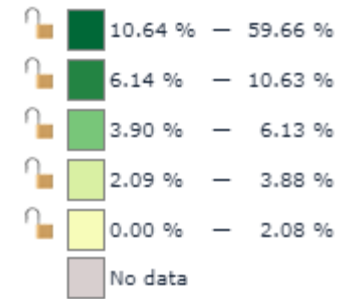

MAP LEGEND

Indicator: Hispanic Population % (2019)

Geography: ZIP Code

Data Distribution Method: Equal Counts /

Range

WUVC; (TV Channel 38) RALEIGH-DURHAM (FAYETTEVILLE) NC

WTNC-LP; (TV Channel 26) RALEIGH-DURHAM (FAYETTEVILLE) NC