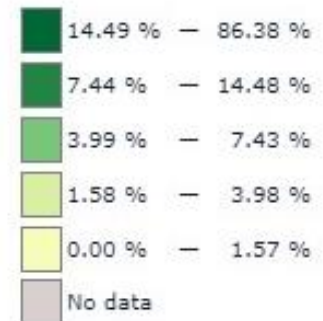

MAP LEGEND

Indicator: Hispanic Population % (2019)
 Geography: ZIP Code
 Data Distribution Method: Equal Counts / Range

- WUVP; (TV Channel 65) PHILADELPHIA NJ
- WFPA-CA; (TV Channel 28) PHILADELPHIA PA