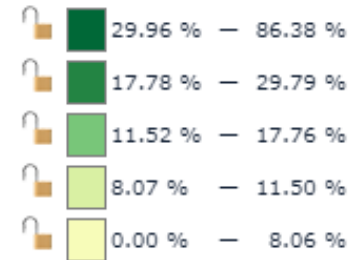

MAP LEGEND

Indicator: Hispanic Population % (2019)
Geography: ZIP Code
Data Distribution Method: Equal Counts / Range

WXTV; (TV Channel 40) New York NJ
 WFUT; (TV Channel 53) NEW YORK NJ