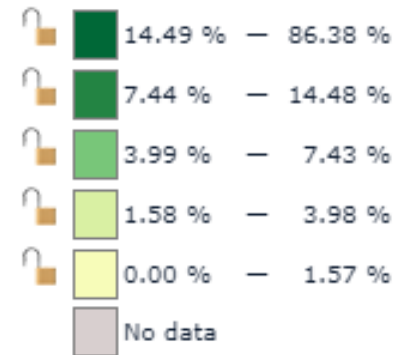

MAP LEGEND

Indicator: Hispanic Population % (2019)
 Geography: ZIP Code
 Data Distribution Method: Equal Counts / Range

- WUVP; (TV Channel 65) PHILADELPHIA NJ
- WFPA-CA; (TV Channel 28) PHILADELPHIA PA