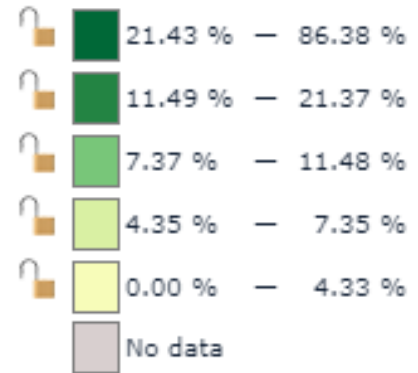

MAP LEGEND

Indicator: Hispanic Population % (2019)
 Geography: ZIP Code
 Data Distribution Method: Equal Counts / Range

- WXTV; (TV Channel 40) New York NJ
- WFUT; (TV Channel 53) NEW YORK NJ