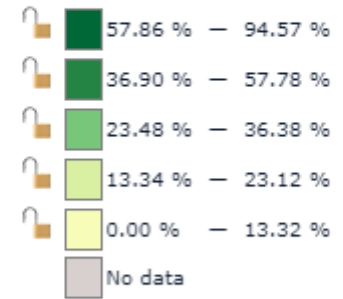

MAP LEGEND

Indicator: Hispanic Population % (2019)
Geography: ZIP Code
Data Distribution Method: Equal Counts / Range

WLTV; (TV Channel 23) Miami-Ft. Lauderdale FL
 WAMI-TV; (TV Channel 47) Miami-Ft. Lauderdale FL