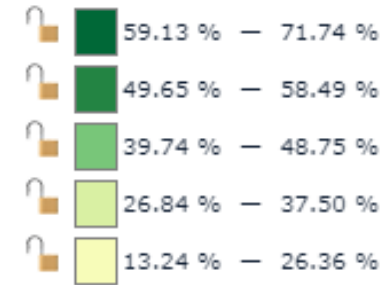

MAP LEGEND

Indicator: Hispanic Population % (2019)
Geography: ZIP Code
Data Distribution Method: Equal Counts / Range

KBZO-LP; (TV Channel 51) LUBBOCK TX