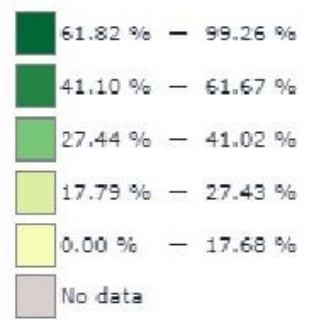

MAP LEGEND

Indicator: Hispanic Population % (2019)
 Geography: ZIP Code
 Data Distribution Method: Equal Counts / Range

 KMX-TV; (TV Channel 34) Los Angeles CA