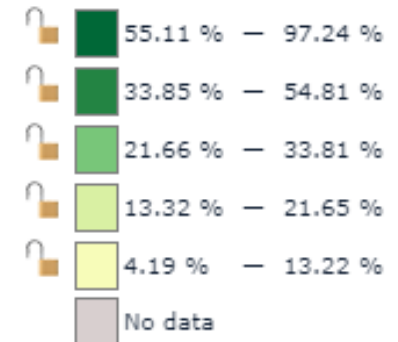

MAP LEGEND

Indicator: Hispanic Population % (2019)
Geography: ZIP Code
Data Distribution Method: Equal Counts / Range

- KTFF-TV; (TV Channel 48) Fresno-Visalia CA
- KFTV; (TV Channel 20) Fresno-Visalia CA