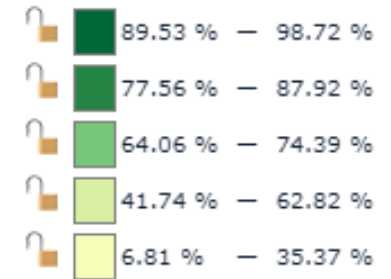

MAP LEGEND

Indicator: Hispanic Population % (2019)
Geography: ZIP Code
Data Distribution Method: Equal Counts / Range

 KTFN; (TV Channel 51) El Paso (Las Cruces) TX
 KINT-TV; (TV Channel 25) El Paso (Las Cruces) TX