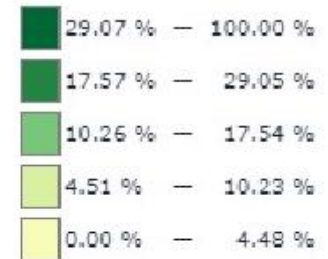

MAP LEGEND

Indicator: Hispanic Population % (2019)  
 Geography: ZIP Code  
 Data Distribution Method: Equal Counts / Range

- KUVN-TV; (TV Channel 23) Dallas-Ft. Worth TX
- KSTR-TV; (TV Channel 49) Dallas-Ft. Worth TX