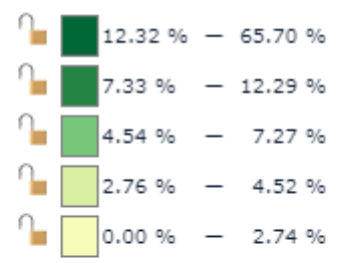

**MAP LEGEND**

Indicator: Hispanic Population % (2019)  
 Geography: ZIP Code  
 Data Distribution Method: Equal Counts / Range

- WFDC; (TV Channel 15) WASHINGTON, D.C. (HAGERSTOWN) VA
- WMDO-CA; (TV Channel 47) WASHINGTON, D.C. (HAGERSTOWN) DC