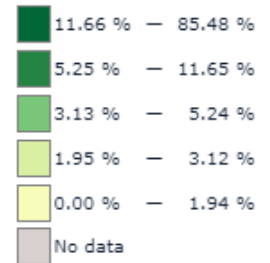

MAP LEGEND

Indicator: Hispanic Population % (2019)  
 Geography: ZIP Code  
 Data Distribution Method: Equal Counts / Range

- WUTF; (TV Channel 23) BOSTON (MANCHESTER) MA
- WUNI; (TV Channel 29) Boston (Manchester) MA