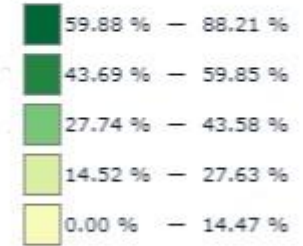

MAP LEGEND

Indicator: Hispanic Population % (2019)
 Geography: ZIP Code
 Data Distribution Method: Equal Counts / Range

- KTFQ-TV; (TV Channel 22) Albuquerque-Santa Fe NM
- KLUZ-TV; (TV Channel 42) Albuquerque-Santa Fe NM